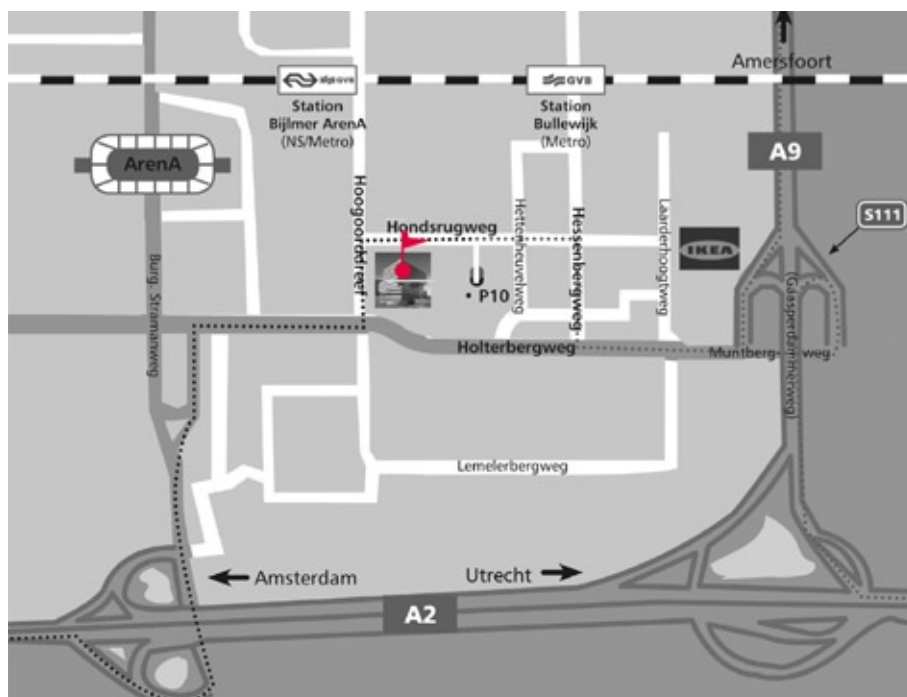

From the direction of Amersfoort

- From the A1 follow the A9 towards Amsterdam Z.O. / Haarlem / Schiphol.
- Take exit S11/Amsterdam Z.O. (IKEA, AMC).
- Turn right at the end of the exit
- You are now on the Hondsrugweg.
- Our offices are situated on the left.
- Park in garage P10, follow the 'Jupiter' signs inside for De Telefoongids BV parking.

From the directions Leiden/ Den Haag/ Zaandam/ Alkmaar

- From the A10 take the A2 exit towards Utrecht, followed by the exit Ouderkerk a/d Amstel/ Amsterdam Z.O.
- At the lights, turn left (following the viaduct over the motor way).
- Follow the direction AMC/ Duivendrecht and turn right at the traffic lights.
- At the second pair of lights turn left followed by the next right onto the Hondsrugweg.
- Our offices are situated on the right.
- Park in garage P10, follow the 'Jupiter' signs inside for De Telefoongids BV parking.

Using navigation

Type in the street: Hondsrugweg, Amsterdam. Park in garage P10, follow the 'Jupiter' signs inside for De Telefoongids BV parking

Adres:

Herikerbergweg 88
1101 CM Amsterdam Zuidoost
Telefoon: (020) 408 64 00

By taxi

Visitors can be dropped off directly outside the main entrance of the Zuidoost offices.

De Telefoongids
Gouden Gids